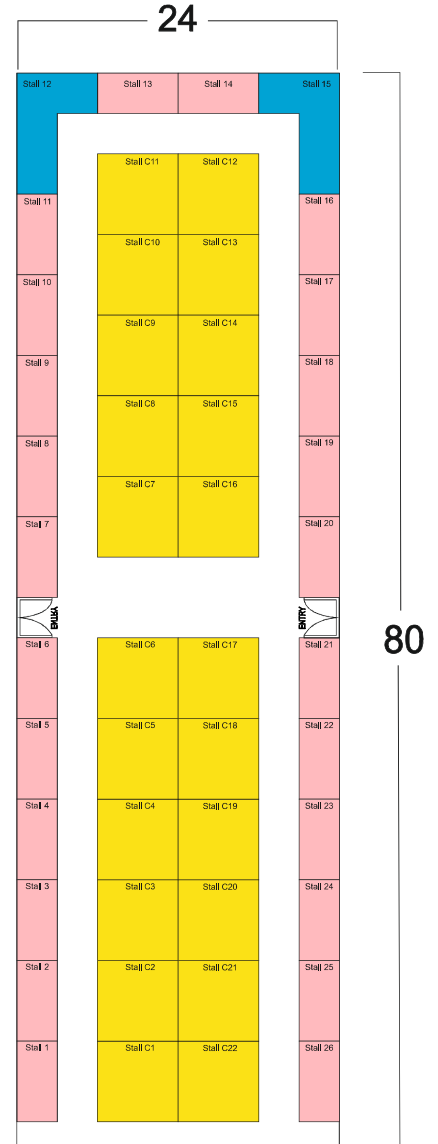

Total Stalls = sqmt

H4

Green 3 X 3 = 9 mtr Total x 58 Stalls = 522 sqmt
 Pink 3 X 6 = 18 mtr Total x 7 Stalls = 126 sqmt
 Blue 3 X 9 = 27 mtr Total x 2 Stalls = 54 sqmt
 Yellow 6 X 6 = 36 mtr Total x 4 Stalls = 144 sqmt
 Green 3x3 = 9 mtr Total x 16 stalls = 144 sqmt

Total 7 Stalls = 990 sqmt

PLAST PACK 2025

OPPORTUNITIES FOR EVERYONE...

09 10 11 12
JANUARY 2025
 LABHGANGA EXHIBITION
 CENTRE INDORE

H6

H7

H8

Pink 3 X 6 = 18 mtr Total x 24 Stalls = 432 sqmt
 Blue 3 X 12 = 36 mtr Total x 2 Stalls = 72 sqmt
 Yellow 6 X 6 = 36 mtr Total x 22 Stalls = 792 sqmt

Total 48 Stalls = 1296 sqmt

Pink 3 X 6 = 18 mtr Total x 24 Stalls = 432 sqmt
 Blue 3 X 12 = 36 mtr Total x 2 Stalls = 72 sqmt
 Yellow 6 X 6 = 36 mtr Total x 22 Stalls = 792 sqmt

Total 48 Stalls = 1296 sqmt

Pink 3 X 6 = 18 mtr Total x 24 Stalls = 432 sqmt
 Blue 3 X 12 = 36 mtr Total x 2 Stalls = 72 sqmt
 Yellow 6 X 6 = 36 mtr Total x 22 Stalls = 792 sqmt

Total 48 Stalls = 1296 sqmt

PLAST PACK 2025

OPPORTUNITIES FOR EVERYONE...