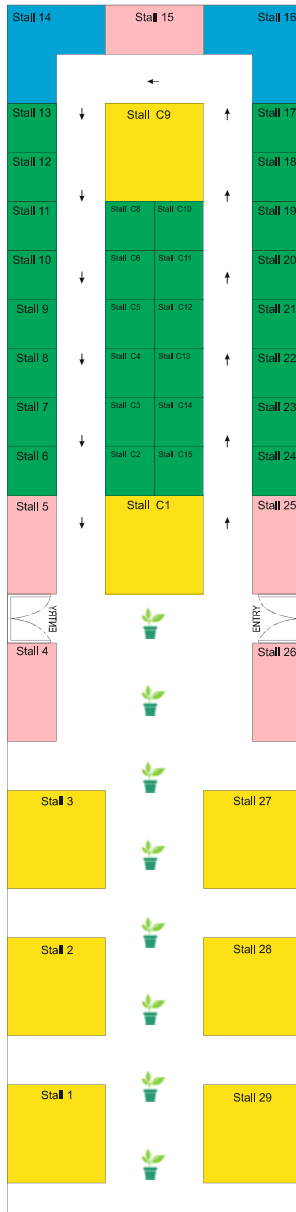

PLAST PACK 2025

OPPORTUNITIES FOR EVERYONE...

09 10 11 12
JANUARY 2025
 LABHGANGA EXHIBITION
 CENTRE INDORE

H2

Yellow 6 X 6 = 36 mtr Total 36 x 20 Stalls = 720 sqmt
 Total 20 Stalls = 720 sqmt

H3

Green 3 X 3 = 9 mtr Total x Stalls = sqmt
 Pink 3 X 6 = 18 mtr Total x Stalls = sqmt
 Blue 3 X 9 = 27 mtr Total x Stalls = sqmt
 Yellow 6 X 6 = 36 mtr Total x Stalls = sqmt

Total Stalls = sqmt

H4

Green 3 X 3 = 9 mtr Total x 58 Stalls = 522 sqmt
 Pink 3 X 6 = 18 mtr Total x 7 Stalls = 126 sqmt
 Blue 3 X 9 = 27 mtr Total x 2 Stalls = 54 sqmt
 Yellow 6 X 6 = 36 mtr Total x 4 Stalls = 144 sqmt
 Green 3x3 = 9 mtr Total x 16 stalls = 144 sqmt

Total 7 Stalls = 990 sqmt

PLAST PACK 2025

OPPORTUNITIES FOR EVERYONE...

09 10 11 12
JANUARY 2025
 LABHGANGA EXHIBITION
 CENTRE INDORE

H6

H7

H8

Pink 3 X 6 = 18 mtr Total x 24 Stalls = 432 sqmt
 Blue 3 X 12 = 36 mtr Total x 2 Stalls = 72 sqmt
 Yellow 6 X 6 = 36 mtr Total x 22 Stalls = 792 sqmt

Total 48 Stalls = 1296 sqmt

Pink 3 X 6 = 18 mtr Total x 24 Stalls = 432 sqmt
 Blue 3 X 12 = 36 mtr Total x 2 Stalls = 72 sqmt
 Yellow 6 X 6 = 36 mtr Total x 22 Stalls = 792 sqmt

Total 48 Stalls = 1296 sqmt