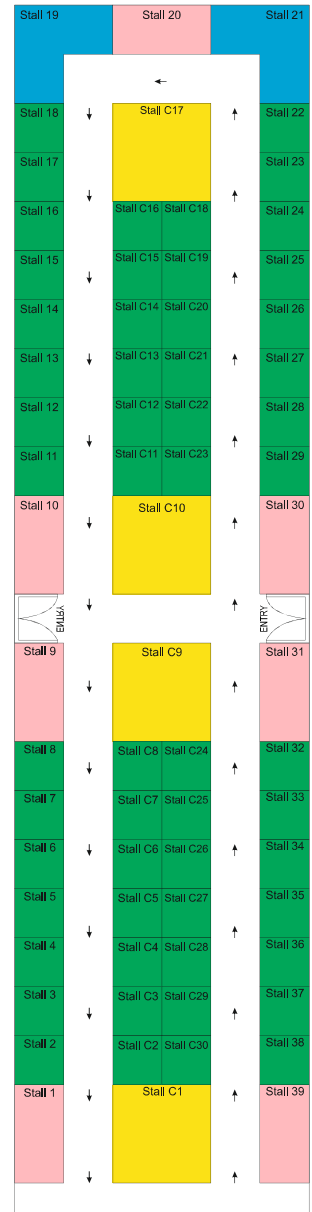

PLAST PACK 2025

OPPORTUNITIES FOR EVERYONE...

09 10 11 12
JANUARY 2025
 LABHGANGA EXHIBITION
 CENTRE INDORE

H2

Yellow 6 X 6 = 36 mtr Total 36 x 20 Stalls = 720 sqmt
 Total 20 Stalls = 720 sqmt

H3

Green 3 X 3 = 9 mtr Total x Stalls = sqmt
 Pink 3 X 6 = 18 mtr Total x Stalls = sqmt
 Blue 3 X 9 = 27 mtr Total x Stalls = sqmt
 Yellow 6 X 6 = 36 mtr Total x Stalls = sqmt

Total Stalls = sqmt

H4

Green 3 X 3 = 9 mtr Total x 58 Stalls = 522 sqmt
 Pink 3 X 6 = 18 mtr Total x 7 Stalls = 126 sqmt
 Blue 3 X 9 = 27 mtr Total x 2 Stalls = 54 sqmt
 Yellow 6 X 6 = 36 mtr Total x 4 Stalls = 144 sqmt
 Green 3x3 = 9 mtr Total x 16 stalls = 144 sqmt

Total 7 Stalls = 990 sqmt

PLAST PACK 2025

OPPORTUNITIES FOR EVERYONE...

09 10 11 12
JANUARY 2025
 LABHGANGA EXHIBITION
 CENTRE INDORE

H6

H7

H8

Pink 3 X 6 = 18 mtr Total x 24 Stalls = 432 sqmt
 Blue 3 X 12 = 36 mtr Total x 2 Stalls = 72 sqmt
 Yellow 6 X 6 = 36 mtr Total x 22 Stalls = 792 sqmt

Total 48 Stalls = 1296 sqmt

Pink 3 X 6 = 18 mtr Total x 24 Stalls = 432 sqmt
 Blue 3 X 12 = 36 mtr Total x 2 Stalls = 72 sqmt
 Yellow 6 X 6 = 36 mtr Total x 22 Stalls = 792 sqmt

Total 48 Stalls = 1296 sqmt