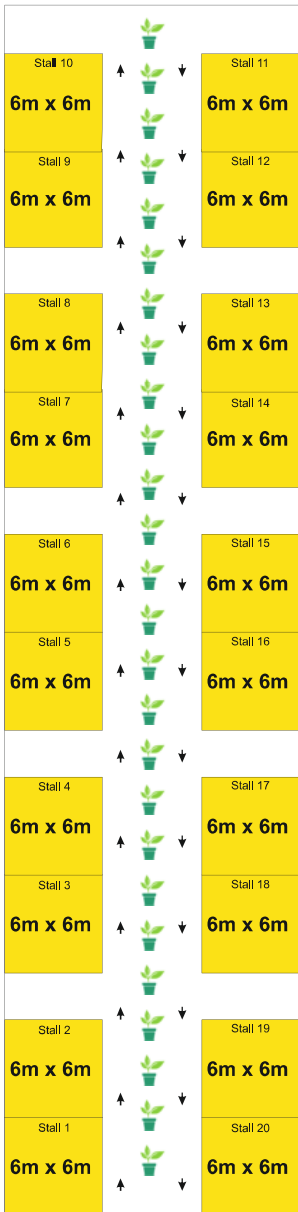

PLAST PACK 2025

OPPORTUNITIES FOR EVERYONE...

09 10 11 12
JANUARY 2025
 LABHGANGA EXHIBITION
 CENTRE INDORE

H2

Yellow 6 X 6 = 36 mtr Total 36 x 20 Stalls = 720 sqmt
 Total 20 Stalls = 720 sqmt

H3

Green 3 X 3 = 9 mtr Total x Stalls = sqmt
 Pink 3 X 6 = 18 mtr Total x Stalls = sqmt
 Blue 3 X 9 = 27 mtr Total x Stalls = sqmt
 Yellow 6 X 6 = 36 mtr Total x Stalls = sqmt

Total Stalls = sqmt

H4

Green 3 X 3 = 9 mtr Total x 58 Stalls = 522 sqmt
 Pink 3 X 6 = 18 mtr Total x 7 Stalls = 126 sqmt
 Blue 3 X 9 = 27 mtr Total x 2 Stalls = 54 sqmt
 Yellow 6 X 6 = 36 mtr Total x 4 Stalls = 144 sqmt
 Green 3x3 = 9 mtr Total x 16 stalls = 144 sqmt

Total 48 Stalls = 1296 sqmt

Pink 3 X 6 = 18 mtr Total x 24 Stalls = 432 sqmt
 Blue 3 X 12 = 36 mtr Total x 2 Stalls = 72 sqmt
 Yellow 6 X 6 = 36 mtr Total x 22 Stalls = 792 sqmt

Total 48 Stalls = 1296 sqmt

Pink 3 X 6 = 18 mtr Total x 24 Stalls = 432 sqmt
 Blue 3 X 12 = 36 mtr Total x 2 Stalls = 72 sqmt
 Yellow 6 X 6 = 36 mtr Total x 22 Stalls = 792 sqmt

Total 48 Stalls = 1296 sqmt

PLAST PACK 2025

OPPORTUNITIES FOR EVERYONE...