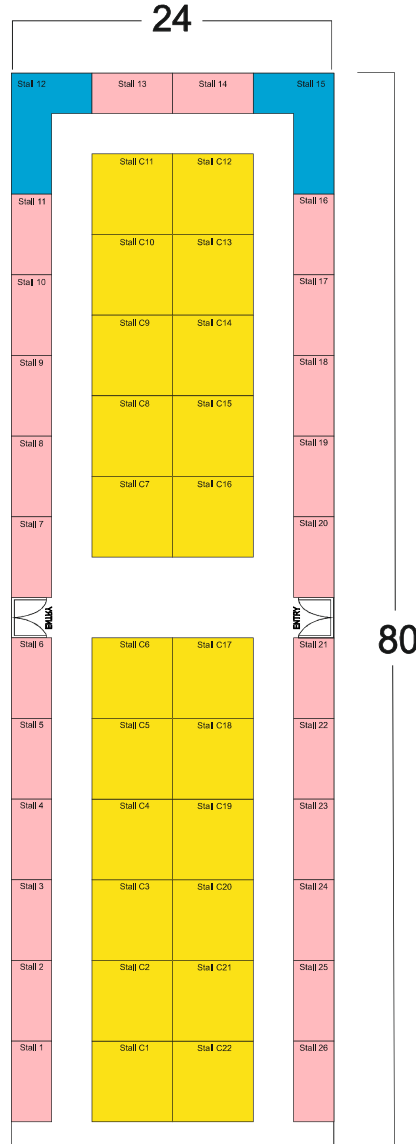

Total Stalls = sqmt

H4

Green 3 X 3 = 9 mtr Total x 58 Stalls = 522 sqmt
 Pink 3 X 6 = 18 mtr Total x 7 Stalls = 126 sqmt
 Blue 3 X 9 = 27 mtr Total x 2 Stalls = 54 sqmt
 Yellow 6 X 6 = 36 mtr Total x 4 Stalls = 144 sqmt
 Green 3x3 = 9 mtr Total x 16 stalls = 144 sqmt

Total 7 Stalls = 990 sqmt

PLAST PACK 2025

OPPORTUNITIES FOR EVERYONE...

09 10 11 12
JANUARY 2025
 LABHGANGA EXHIBITION
 CENTRE INDORE

H6

H7

H8

Pink 3 X 6 = 18 mtr Total x 24 Stalls = 432 sqmt
 Blue 3 X 12 = 36 mtr Total x 2 Stalls = 72 sqmt
 Yellow 6 X 6 = 36 mtr Total x 22 Stalls = 792 sqmt

Total 48 Stalls = 1296 sqmt

Pink 3 X 6 = 18 mtr Total x 24 Stalls = 432 sqmt
 Blue 3 X 12 = 36 mtr Total x 2 Stalls = 72 sqmt
 Yellow 6 X 6 = 36 mtr Total x 22 Stalls = 792 sqmt

Total 48 Stalls = 1296 sqmt

Pink 3 X 6 = 18 mtr Total x 24 Stalls = 432 sqmt
 Blue 3 X 12 = 36 mtr Total x 2 Stalls = 72 sqmt
 Yellow 6 X 6 = 36 mtr Total x 22 Stalls = 792 sqmt

Total 48 Stalls = 1296 sqmt

PLAST PACK 2025

OPPORTUNITIES FOR EVERYONE...