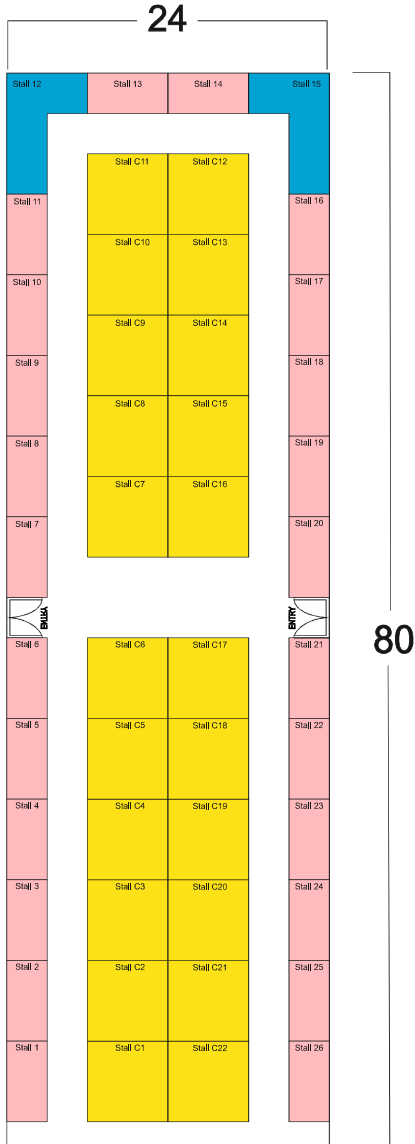

Total Stalls = sqmt

H4

Green 3 X 3 = 9 mtr Total x 58 Stalls = 522 sqmt
 Pink 3 X 6 = 18 mtr Total x 7 Stalls = 126 sqmt
 Blue 3 X 9 = 27 mtr Total x 2 Stalls = 54 sqmt
 Yellow 6 X 6 = 36 mtr Total x 4 Stalls = 144 sqmt
 Green 3x3 = 9 mtr Total x 16 stalls = 144 sqmt

Total 7 Stalls = 990 sqmt

PLAST PACK 2025

OPPORTUNITIES FOR EVERYONE...

09 10 11 12
JANUARY 2025
 LABHGANGA EXHIBITION
 CENTRE INDORE

H6

H7

H8

Pink 3 X 6 = 18 mtr Total x 24 Stalls = 432 sqmt
 Blue 3 X 12 = 36 mtr Total x 2 Stalls = 72 sqmt
 Yellow 6 X 6 = 36 mtr Total x 22 Stalls = 792 sqmt

Total 48 Stalls = 1296 sqmt

Pink 3 X 6 = 18 mtr Total x 24 Stalls = 432 sqmt
 Blue 3 X 12 = 36 mtr Total x 2 Stalls = 72 sqmt
 Yellow 6 X 6 = 36 mtr Total x 22 Stalls = 792 sqmt

Total 48 Stalls = 1296 sqmt

Pink 3 X 6 = 18 mtr Total x 24 Stalls = 432 sqmt
 Blue 3 X 12 = 36 mtr Total x 2 Stalls = 72 sqmt
 Yellow 6 X 6 = 36 mtr Total x 22 Stalls = 792 sqmt

Total 48 Stalls = 1296 sqmt

PLAST PACK 2025

OPPORTUNITIES FOR EVERYONE...